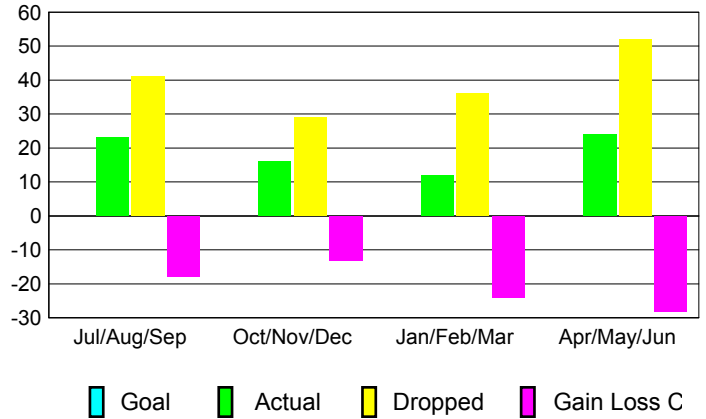

GMT: **JERRY SMITH**

Location: **VIRGINIA**

GMT CA: **1**

CLUBS

Month	New Club Goal	Actual New Clubs	Actual Dropped Clubs	Gain/Loss of Clubs
2012-2013				
Jul/Aug/Sep	0	0	0	0
Oct/Nov/Dec	0	0	0	0
Jan/Feb/Mar	0	0	0	0
Apr/May/June	0	0	0	0
Totals	0	0	0	0

Club Results 2012-2013

Goal, New, Dropped, Gain/Loss

YTD Status Quo Clubs 2012-2013

Status Quo Clubs Compared to Status Quo Members

Club Gain/Loss 2012-2013

MEMBERSHIP

Month	Net Memb Goal	Actual New Memb	Actual Dropped Memb	Gain/Loss of Memb
2012-2013				
Jul/Aug/Sep	0	23	41	-18
Oct/Nov/Dec	0	16	29	-13
Jan/Feb/Mar	0	12	36	-24
Apr/May/June	0	24	52	-28
Totals	0	75	158	-83

Membership Results 2012-2013

Goal, New, Dropped, Gain/Loss

Gender Comparison 2012-2013

Membership Gain/Loss 2012-2013